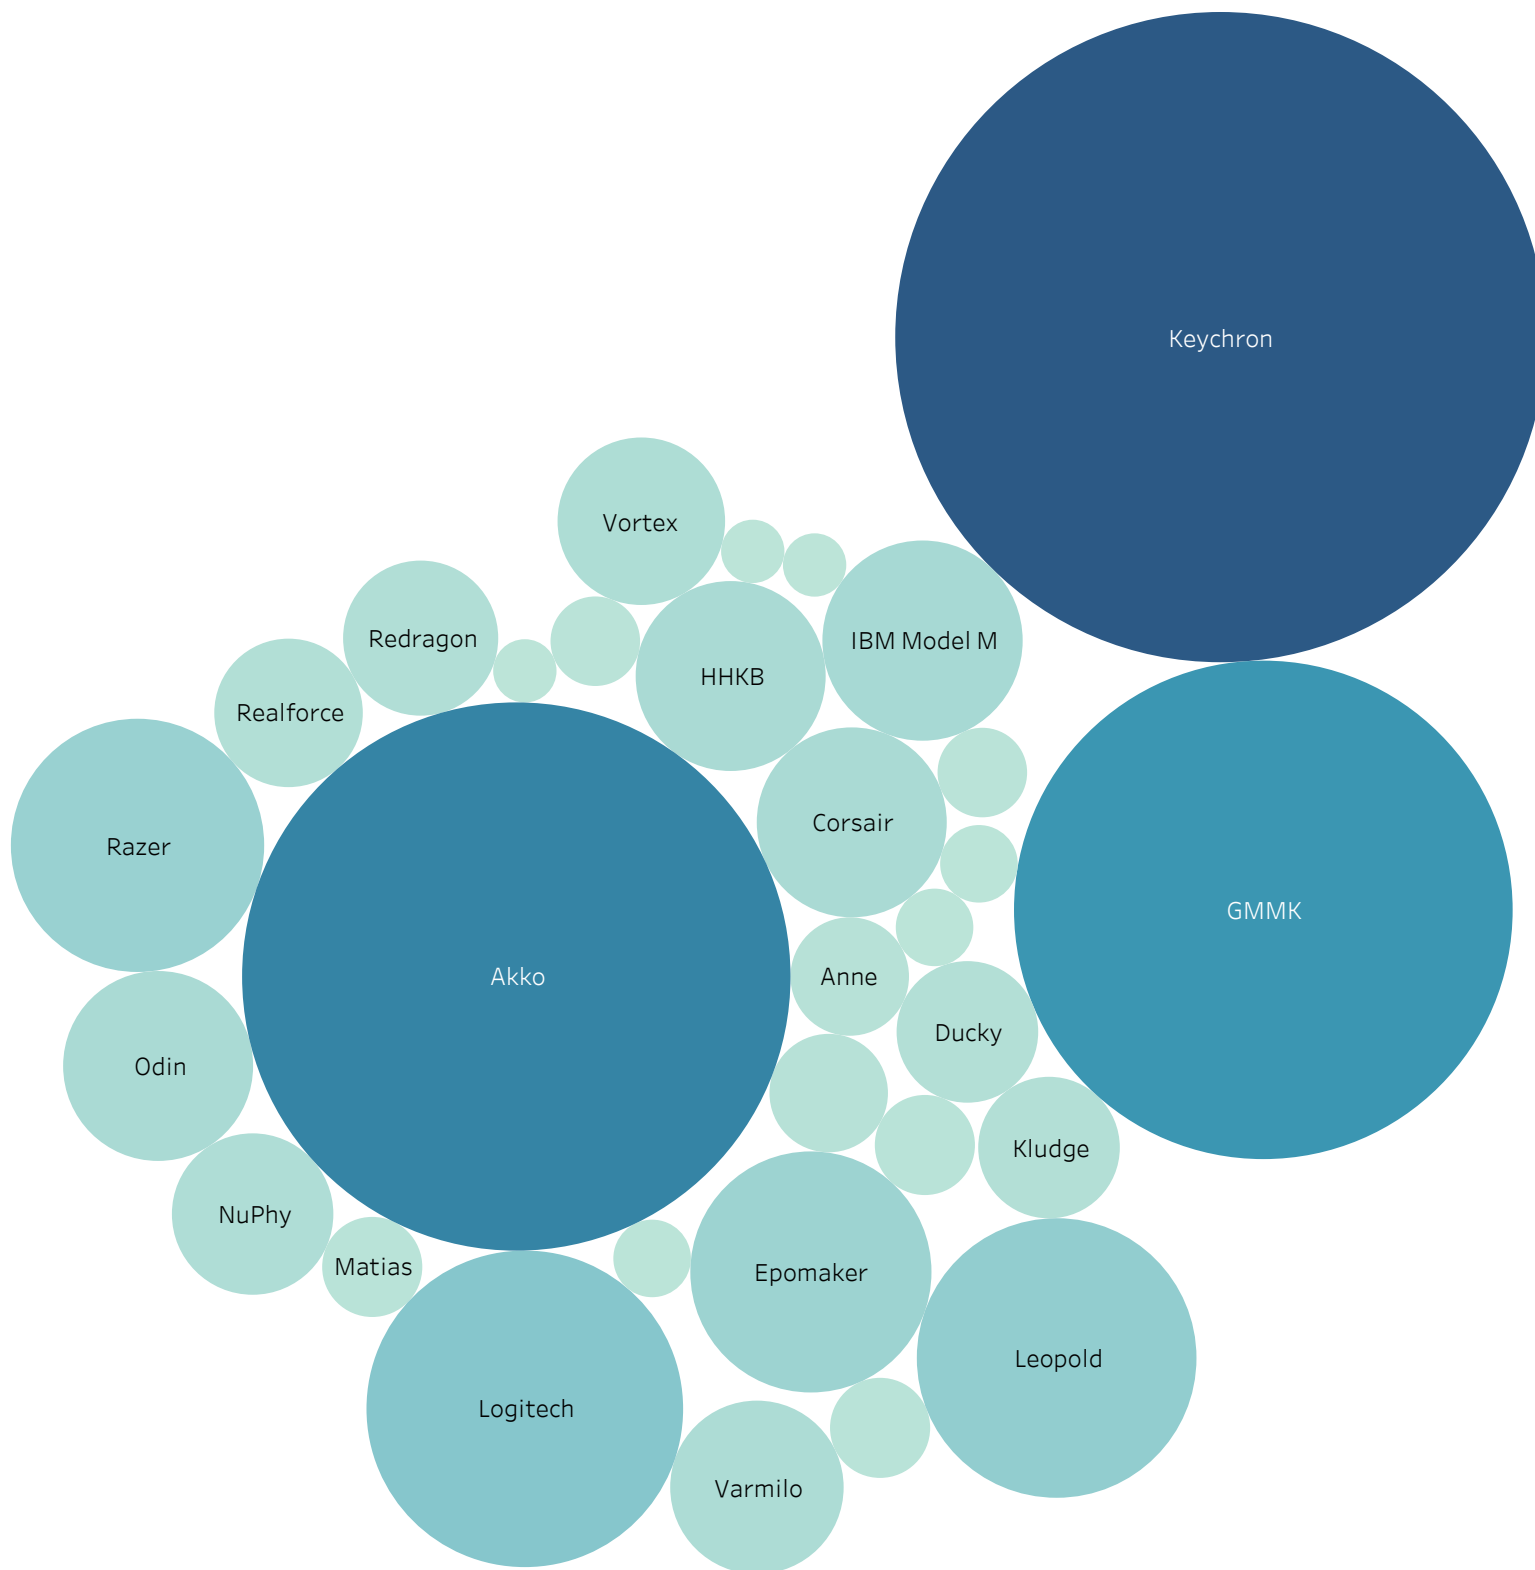

Brands Most Talked About - Bubble Chart

Of Posts
2 211

Brand. Color shows sum of # Of Posts. Size shows sum of # Of Posts. The marks are labeled by Brand.